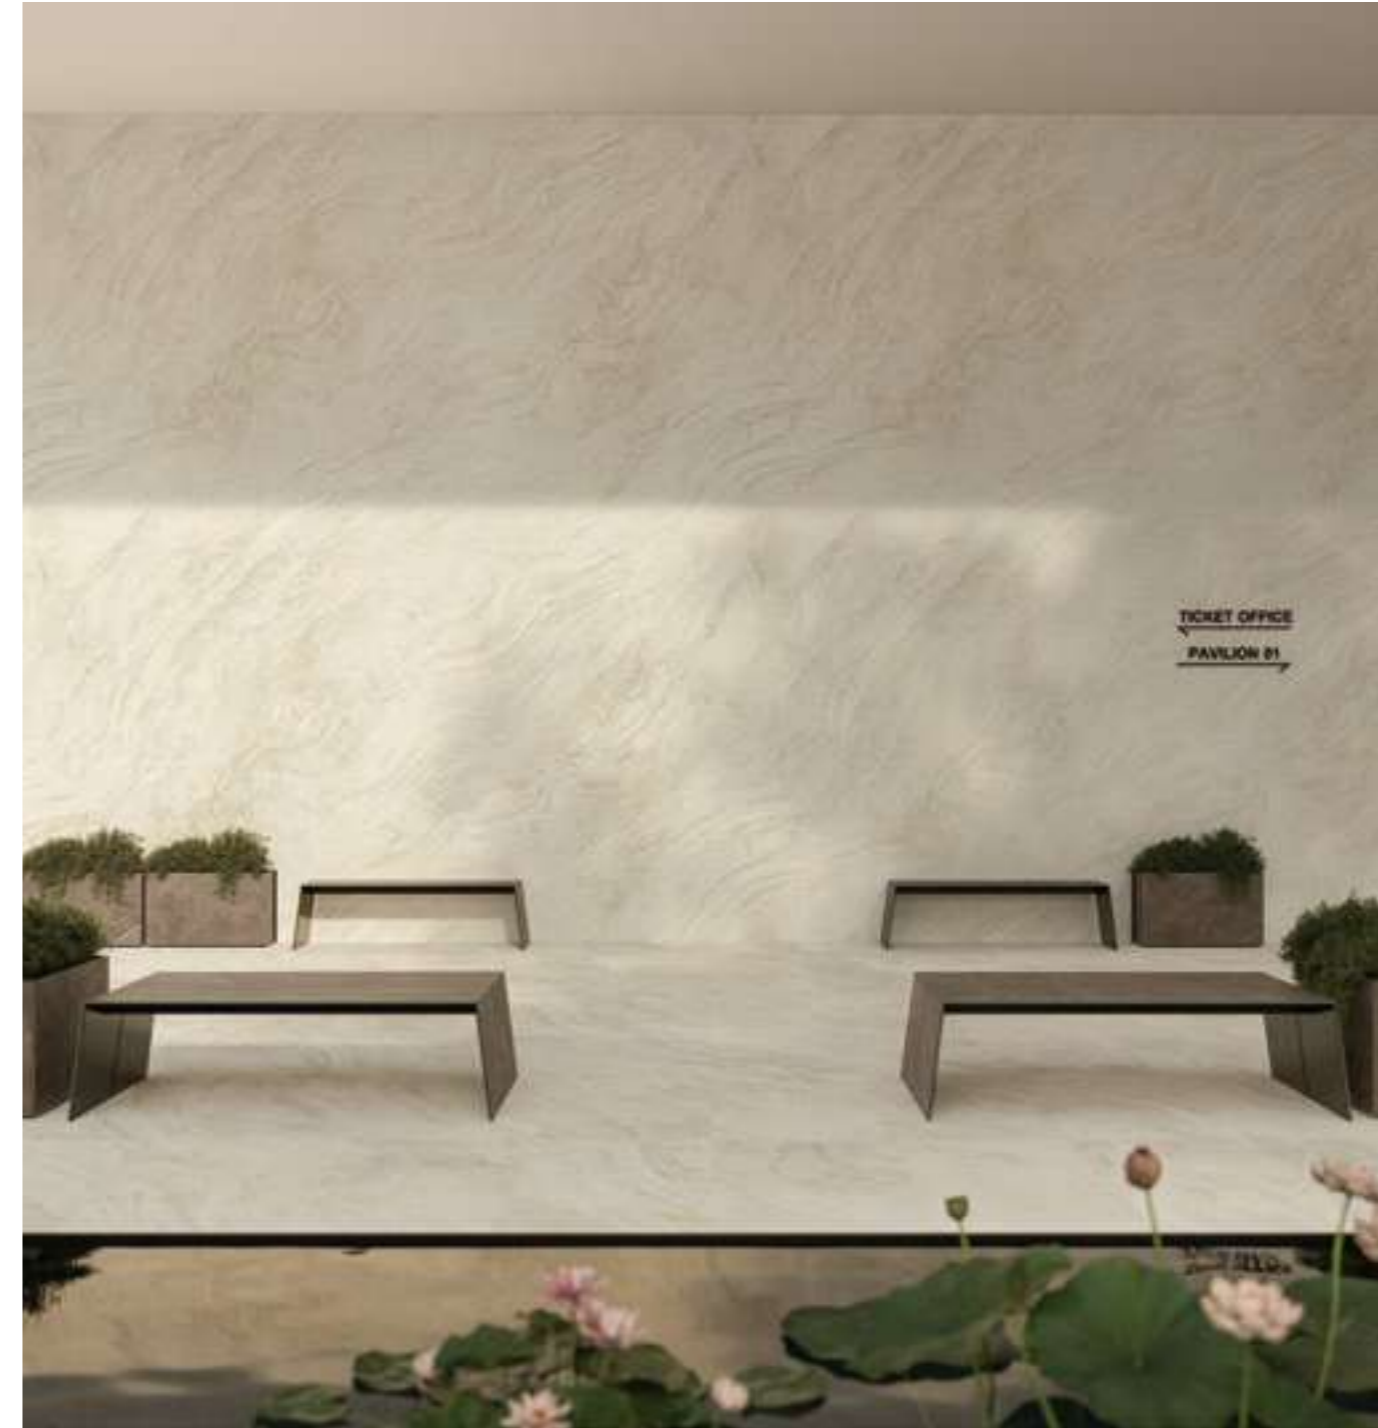

SPA IN&OUT
Romano Sand

LIVINGROOM & DININGROOM
Romano Silver

SUITE BEDROOM & BATHROOM
Stone Veil

SURFACE RANGE & TECHNICAL SPECS

ENJOY THE VIDEO

FLOOR
Marvel T
Halo Sand
 Outdoor Sensitech \pm 20mm
 60x120 cm | 23⁵/₈"x47¹/₄"