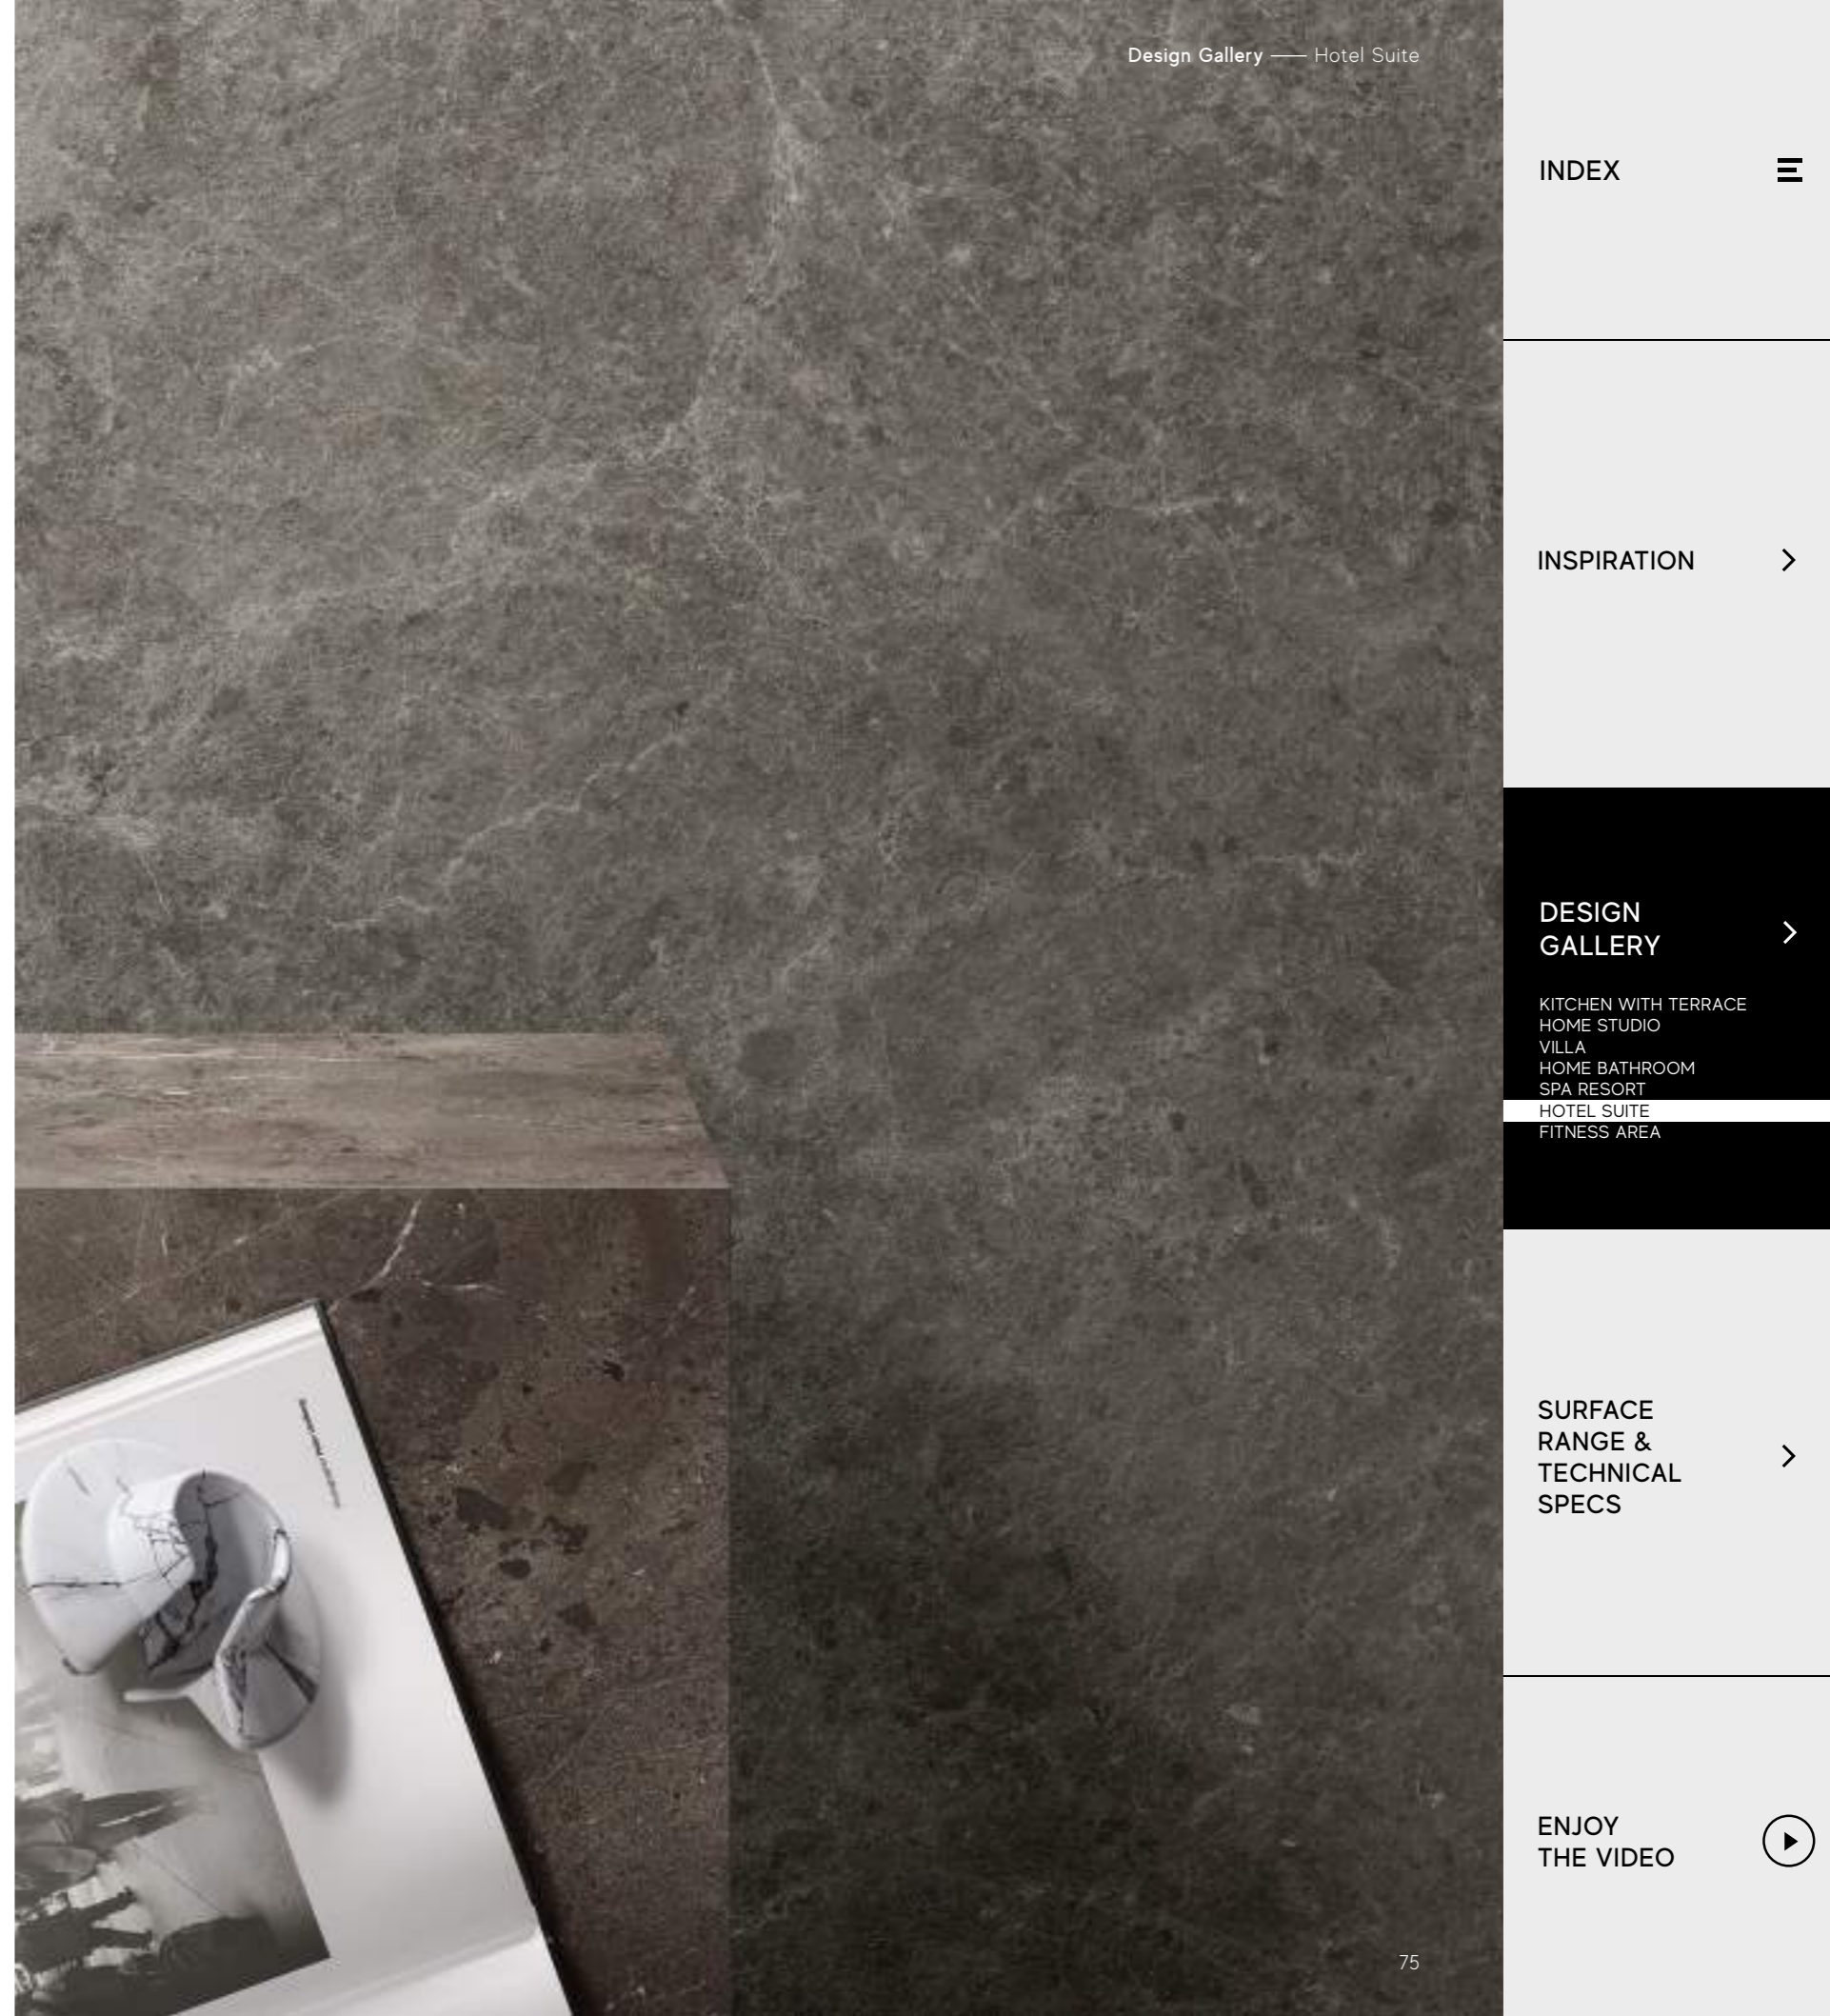

BEDHEAD

Nyra Star
Matte
120x278 cm | 47¹/₄"x109¹/₂"